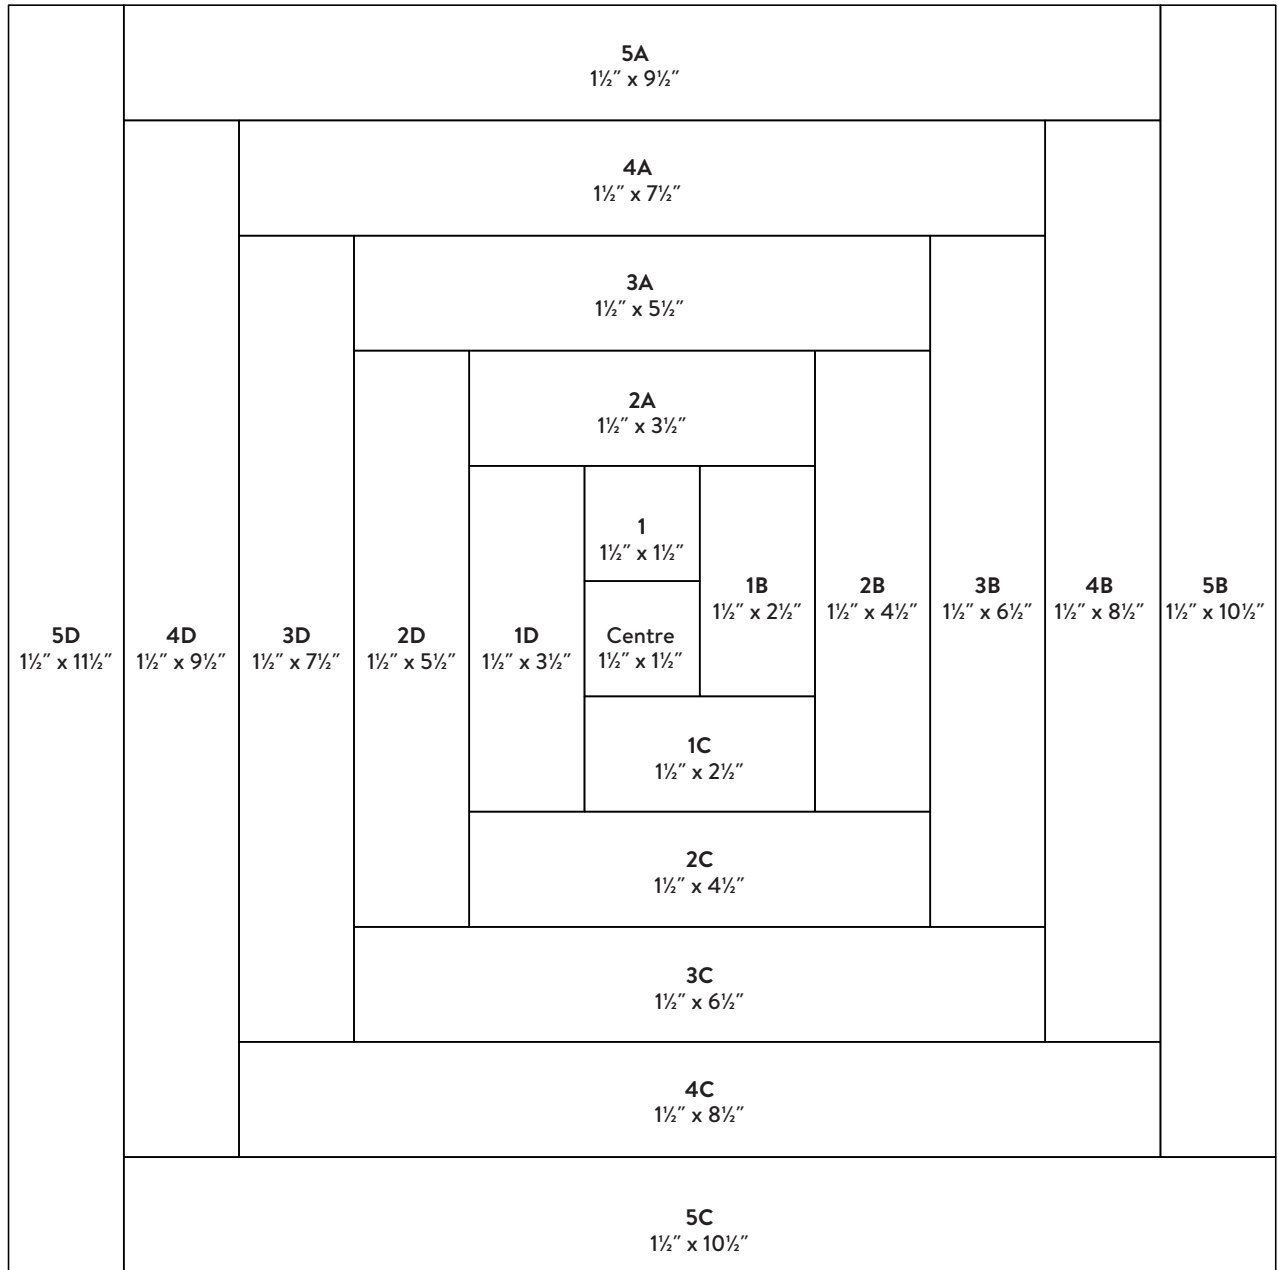

# LOG CABIN BLOCK

Finished Size: 11" square

For colouring purposes only. Drawing is not to scale. Dimensions include  $\frac{1}{4}''$  seam allowance.