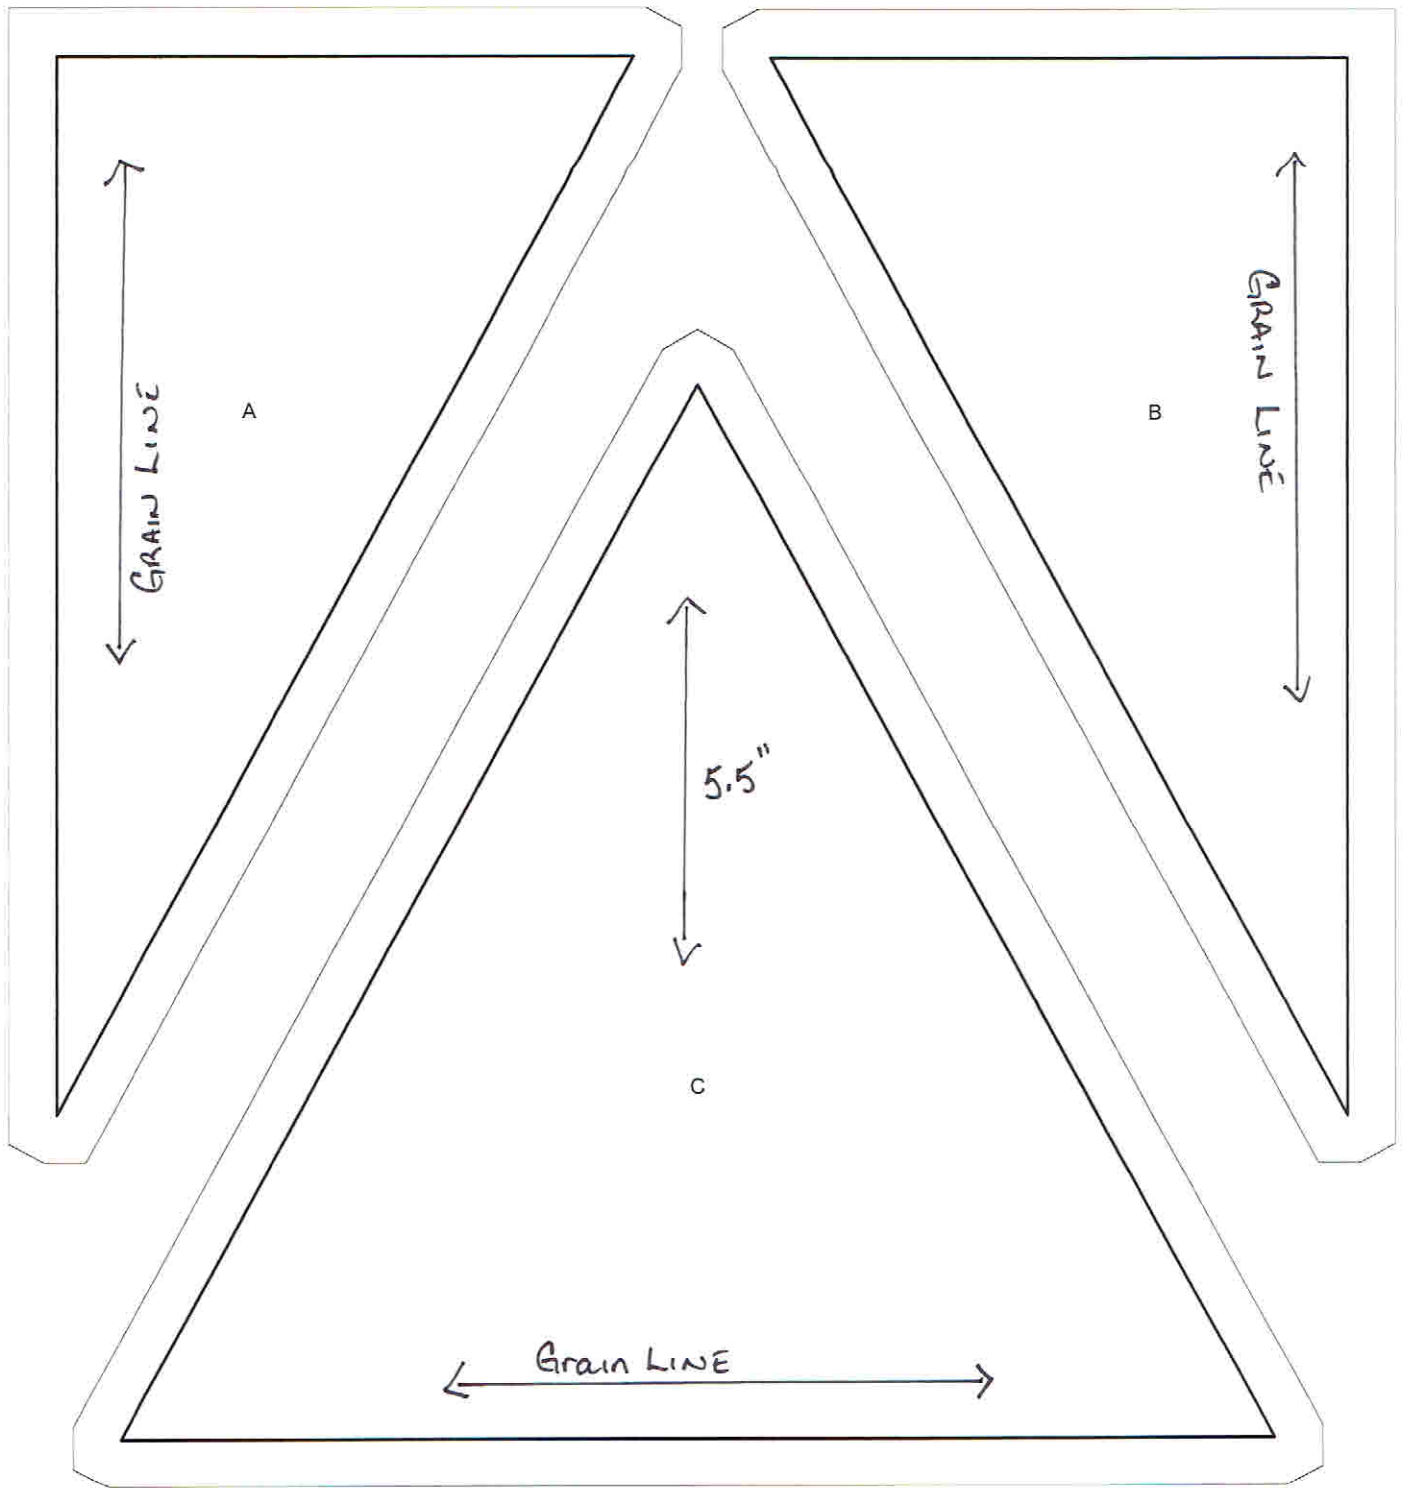

TREE TOP METHOD #1

6" wide x 5.5" High, FINISHED SIZE

TREE TOP Method #2
6" wide x 5.5" High, FINISHED SIZE